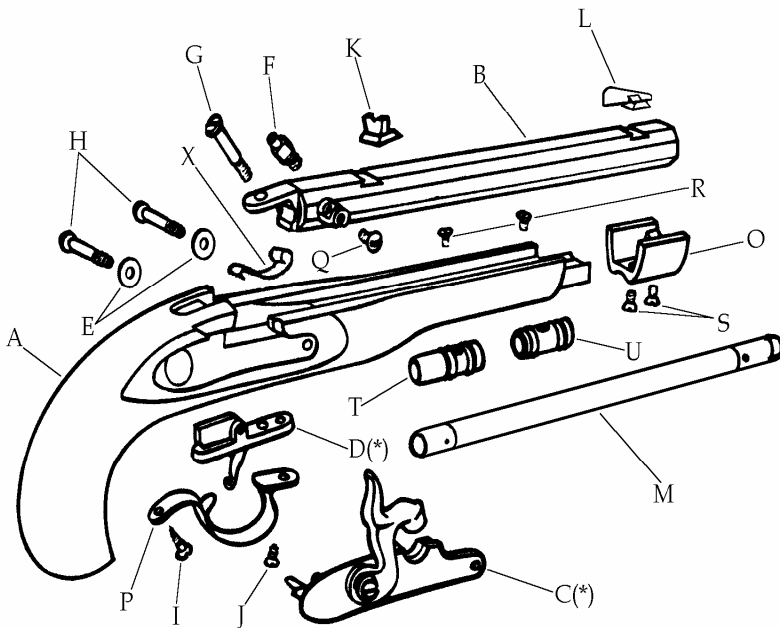

## - Birdhead Kentucky Pistol -

Models:	Finished	Kit
	P-1055	KP-5055
	P-1065	KP-5065
	.45 cal. flint. 1-16" Blued Barrel	.45 cal. perc. 1-16" Blued Barrel

Flintlock Parts

Description	Reference	Description	Reference
A Stock (Beech) (kit).....	K-10601	G Tang Screw.....	20209
Stock Beech (Flintlock) (Finished).....	FCS10501	H Lock Screw (2).....	20220
Stock Beech (Percussion) (Finished).....	FCS10601	I Rear Trigger Guard Screw.....	20624
B Barrel Assembly (Kit)		J Front Trigger Guard Screw.....	36014
.45 cal. perc. (twist 1-16").....	C-106025	K Rear Sight.....	20210
Barrel Assembly Blued (Finished)		L Front Sight.....	36011
.45 cal. perc. (twist 1-16").....	FB106025	M Ramrod.....	10628
B' Barrel Assembly (Kit)		O Nose Cap (Brass).....	10615
.45 cal. flint. (twist 1-16").....	C-105025	P Trigger Guard (Brass).....	10423
Barrel Assembly Blued (Finished)		Q Bolster Screw Percussion Only.....	20605
.45 cal. flint. (twist 1-16").....	FB105025	R Thimble Screw (2).....	20214
C Percussion Lock.....	20203	S Nose Cap Screw (2).....	20225
C' Flintlock.....	20103	T Rear Thimble.....	10613-B
D Trigger Assembly.....	20122	U Front Thimble.....	10613-A
E Lock Washer (2).....	20619	W Flash Hole Liner Flintlock Only.....	20534
F Nipple Percussion Only.....	20608	X Ramrod Retaining Spring.....	20621

(\*) Exploded view at the reverse.