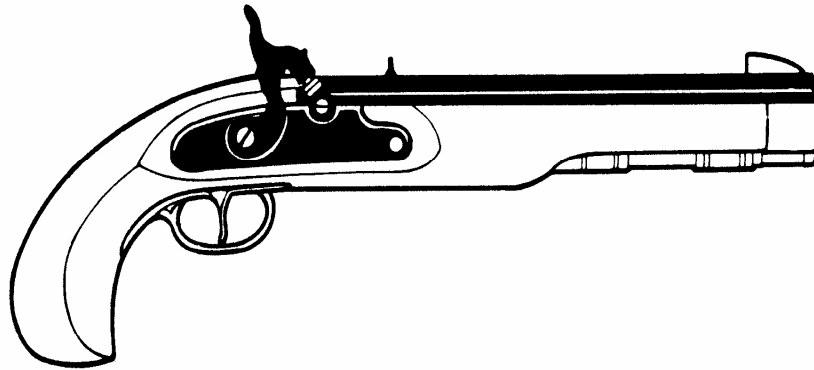

## - Birdhead Kentucky Pistol -

Models:	Finished	Kit
	P-1055	KP-5055
	P-1065	KP-5065
	.45 cal. flint. 1-16" Blued Barrel	.45 cal. perc. 1-16" Blued Barrel

Flintlock Parts

Description	Reference	Description	Reference
A Stock (Beech) (kit).....	K-10601	G Tang Screw.....	20209
Stock Beech (Flintlock) (Finished).....	FCS10501	H Lock Screw (2).....	20220
Stock Beech (Percussion) (Finished).....	FCS10601	I Rear Trigger Guard Screw.....	20624
B Barrel Assembly (Kit)		J Front Trigger Guard Screw.....	36014
.45 cal. perc. (twist 1-16").....	C-106025	K Rear Sight.....	20210
Barrel Assembly Blued (Finished)		L Front Sight.....	36011
.45 cal. perc. (twist 1-16").....	FB106025	M Ramrod.....	10628
B' Barrel Assembly (Kit)		O Nose Cap (Brass).....	10615
.45 cal. flint. (twist 1-16").....	C-105025	P Trigger Guard (Brass).....	10423
Barrel Assembly Blued (Finished)		Q Bolster Screw Percussion Only.....	20605
.45 cal. flint. (twist 1-16").....	FB105025	R Thimble Screw (2).....	20214
C Percussion Lock.....	20203	S Nose Cap Screw (2).....	20225
C' Flintlock.....	20103	T Rear Thimble.....	10613-B
D Trigger Assembly.....	20122	U Front Thimble.....	10613-A
E Lock Washer (2).....	20619	W Flash Hole Liner Flintlock Only.....	20534
F Nipple Percussion Only.....	20608	X Ramrod Retaining Spring.....	20621

(\*) Exploded view at the reverse.