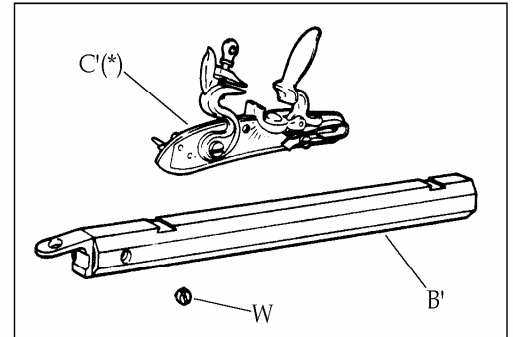

## - Birdhead Kentucky Pistol -

Models:	Finished	Kit
	P-1055	KP-5055
	P-1065	KP-5065
	.45 cal. flint. 1-16" Blued Barrel	.45 cal. perc. 1-16" Blued Barrel

Flintlock Parts

Description	Reference	Description	Reference
A Stock (Beech) (kit).....	K-10601	G Tang Screw.....	20209
Stock Beech (Flintlock) (Finished).....	FCS10501	H Lock Screw (2).....	20220
Stock Beech (Percussion) (Finished).....	FCS10601	I Rear Trigger Guard Screw.....	20624
B Barrel Assembly (Kit)		J Front Trigger Guard Screw.....	36014
.45 cal. perc. (twist 1-16").....	C-106025	K Rear Sight.....	20210
Barrel Assembly Blued (Finished)		L Front Sight.....	36011
.45 cal. perc. (twist 1-16").....	FB106025	M Ramrod.....	10628
B' Barrel Assembly (Kit)		O Nose Cap (Brass).....	10615
.45 cal. flint. (twist 1-16").....	C-105025	P Trigger Guard (Brass).....	10423
Barrel Assembly Blued (Finished)		Q Bolster Screw Percussion Only.....	20605
.45 cal. flint. (twist 1-16").....	FB105025	R Thimble Screw (2).....	20214
C Percussion Lock.....	20203	S Nose Cap Screw (2).....	20225
C' Flintlock.....	20103	T Rear Thimble.....	10613-B
D Trigger Assembly.....	20122	U Front Thimble.....	10613-A
E Lock Washer (2).....	20619	W Flash Hole Liner Flintlock Only.....	20534
F Nipple Percussion Only.....	20608	X Ramrod Retaining Spring.....	20621