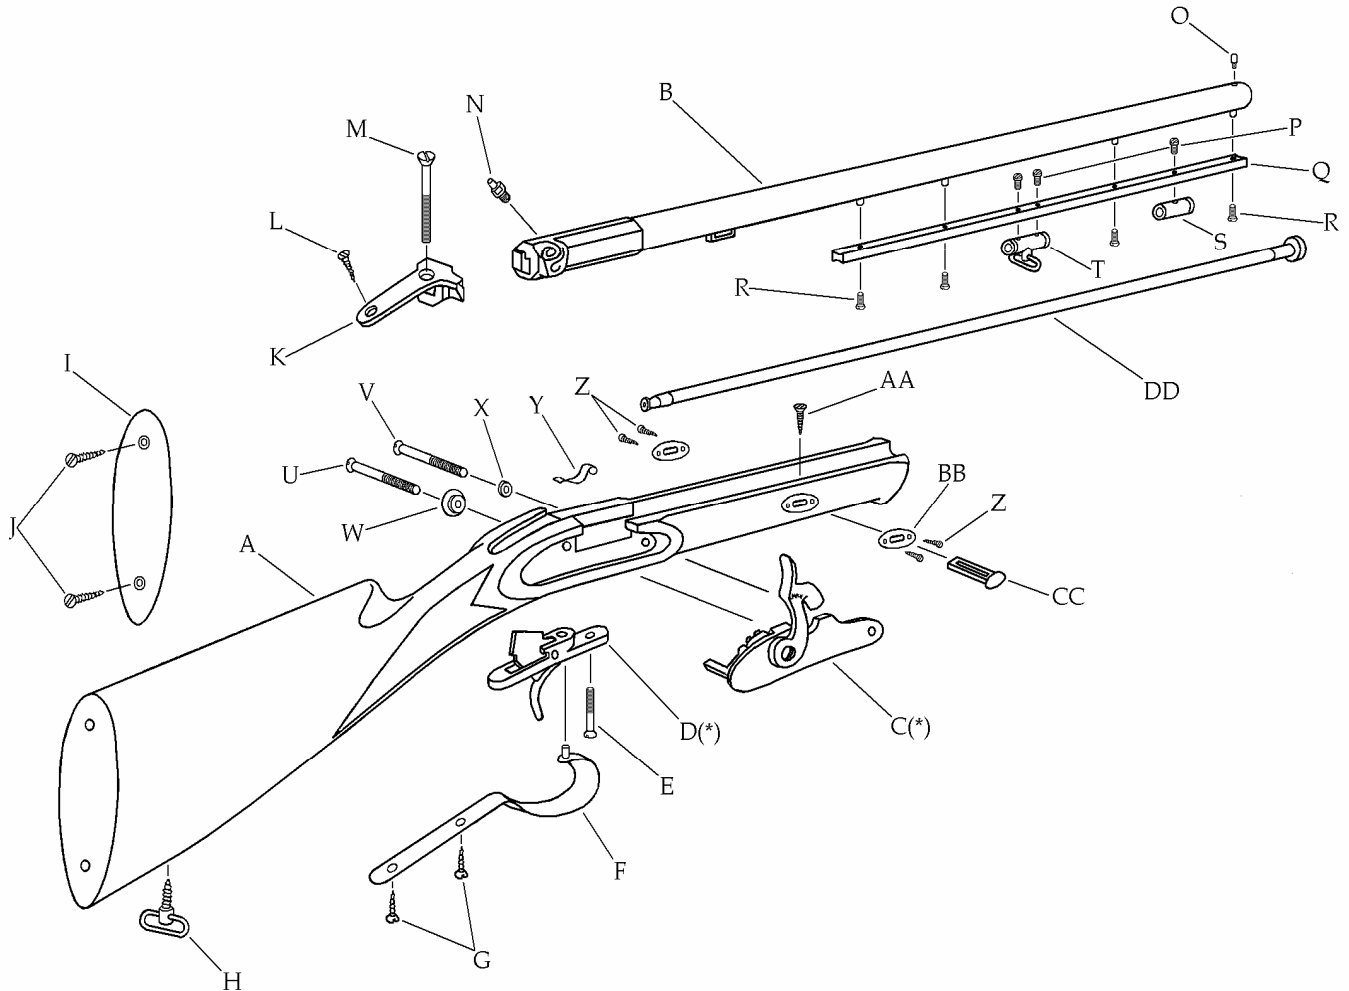

Description	Reference	Description	Reference
A Stock (Walnut) (Finished).....	FCS50021	O Front Sight.....	40011
B Barrel Assembly (Kit)		P Ramrod Thimble Screw (2).....	400031
.12 cal. percussion.....	C-500238	Q Barrel Rib.....	50012
Barrel Assembly Blued (Finished)		R Barrel Rib Screw (4).....	400031
.12 cal. percussion.....	FB500238	S Ramrod Thimble Front.....	21813
C Percussion Lock.....	25003	T Ramrod Thimble/ Swivel Rear.....	22438
D Trigger Assembly.....	40022	U Lock Plate Screw (Rear).....	25020
E Trigger Assembly Screw.....	10120	V Lock Plate Screw (Front).....	20221
F Trigger Guard.....	40023	W Lock Plate Washer (Rear).....	25019
G Trigger Guard Screw (2).....	20624	X Lock Plate Washer (Front).....	20840
H Sling Swivel Stud (Rear).....	25046	Y Ramrod Retaining Spring.....	20621
I Butt Pad.....	50026	Z Wedge Plate Screw (4).....	21817
J Butt Pad Screw (2).....	40027	AA Wedge Screw.....	36017
K Tang.....	25006	BB Wedge Plate.....	25016
L Tang Screw Rear.....	20624	CC Wedge.....	25018
M Tang Screw Front.....	25009	DD Ramrod Assembly.....	50028
N Nipple Percussion Only.....	20608		

(*) Exploded view at the reverse.